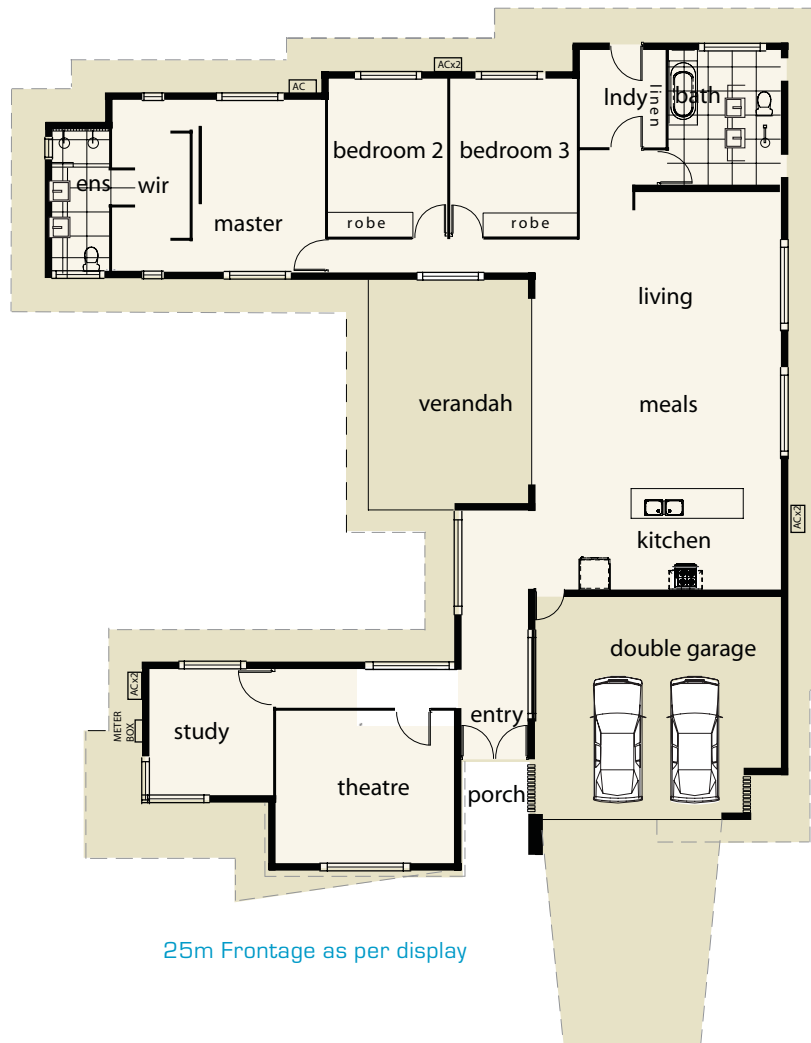

The Saij 1

For Blocks 30.4m x 25m

HOUSE

Internal Living	225m ²
Porch	5m ²
Outdoor Living	27m ²
Garage	39m ²

TOTAL AREA 296m²

25m Frontage as per display